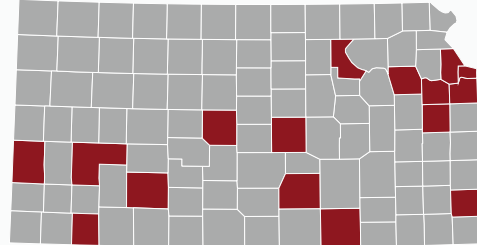

PHILLIPS COUNTY HEALTH DEPARTMENT & HOME HEALTH AGENCY

NEBRASKA, USA

COUNTIES OF NE

We recommend that you defer from traveling to the Nebraska Counties listed below due to high COVID-19 positive cases.

- Douglas
- Lancaster
- Sarpy
- Thurston
- Dakota
- Morrill
- Dodge
- Hall
- Scotts Bluff
- Madison
- Adams
- Platte
- Saline
- Dawson
- Saunders
- Buffalo
- Seward
- Cass
- Gage
- Otoe

KANSAS, USA

COUNTIES OF KS

We recommend that you defer from traveling to the Kansas Counties listed below due to high COVID-19 positive cases.

- Wyandotte
- Johnson
- Ford
- Sedgwick
- Finney
- Leavenworth
- Seward
- Shawnee
- Lyon
- Douglas
- Riley
- Crawford
- Saline
- Reno
- Franklin
- McPherson
- Cowley
- Butler
- Geary
- Montgomery
- Harvey
- Miami
- Bourbon
- Atchison
- Neosho
- Ellis
- Hamilton
- Haskell
- Nemaha
- Cloud
- Dickinson
- Republic