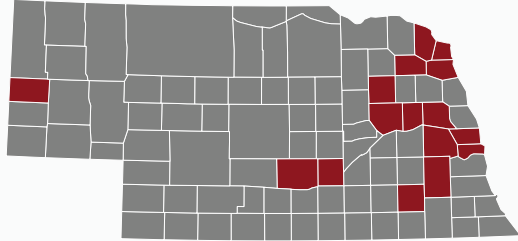

PHILLIPS COUNTY HEALTH DEPARTMENT & HOME HEALTH AGENCY

NEBRASKA, USA

COUNTIES OF NE

We recommend that you defer from traveling to the Nebraska Counties listed below due to high COVID-19 positive cases.

- Douglas
- Lancaster
- Sarpy
- Thurston
- Dakota
- Morrill
- Dodge
- Hall
- Scotts Bluff
- Madison
- Adams
- Platte
- Saline
- Dawson
- Saunders
- Buffalo
- Seward
- Cass
- Gage
- Otoe

KANSAS, USA

COUNTIES OF KS

We recommend that you defer from traveling to the Kansas Counties listed below due to high COVID-19 positive cases.

- Wyandotte
- Johnson
- Ford
- Sedgwick
- Finney
- Leavenworth
- Seward
- Shawnee
- Lyon
- Douglas
- Riley
- Crawford
- Saline
- Reno
- Franklin
- McPherson
- Cowley
- Butler
- Geary
- Montgomery
- Harvey
- Miami
- Bourbon
- Atchison
- Neosho
- Ellis
- Hamilton
- Haskell
- Nemaha
- Cloud
- Dickinson
- Republic